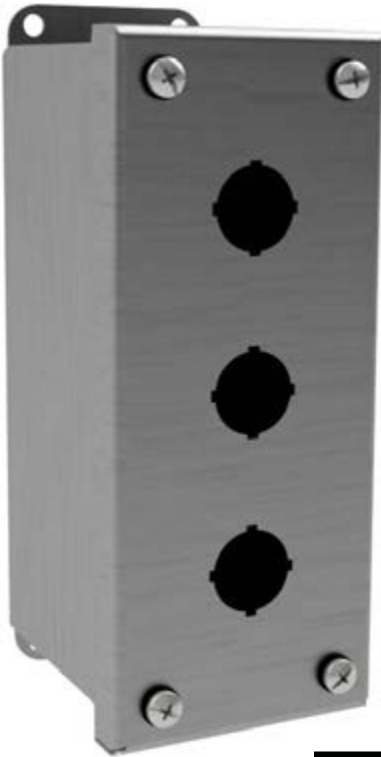

Stainless Steel PUSHBUTTON Enclosures

Add a new level of protection for operator interfaces

Stainless steel versions of Wiegmann's PBGX series pushbutton enclosures are designed to hold all standard brands 22mm miniature oil-tight pushbuttons, switches and pilot lights. Perfect for protecting switch wiring from dust, dirt, oil and water in harsh or even corrosive industrial environments.

- Seams are continuously welded and ground smooth
- Closed cell oil resistant neoprene gasket
- External mounting plates are located at the top and bottom of the enclosure
- Grounding studs welded to covers and body
- Captivated cover screws thread into sealed wells
- Grounding provisions are provided
- Exterior surface of the enclosure has a smooth grained finish